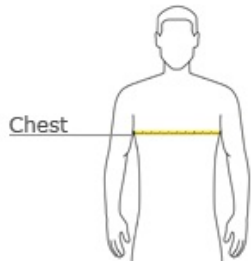

# Ultra Cotton™ 100% Cotton T-Shirt 2000

- 6.1-ounce, 100% cotton (preshrunk)
- Seamless double-needle collar
- Double-needle sleeves and hem
- Taped neck and shoulders
- Dark Heather, Safety Pink, Safety Green, Safety Orange, Heathered Cardinal, Heathered Indigo, Heathered Navy, Heathered Sapphire 50/50 cotton/poly.
- Ash 99/1 cotton/poly.
- Sports Grey, Antique Cherry Red, Antique Irish Green, Antique Royal 90/10 cotton/poly.

## HOW TO MEASURE

### CHEST

With arms down at sides, measure around the upper body, under arms and over the fullest part of the chest.

## SIZE CHART

	S	M	L	XL	2XL	3XL	4XL	5XL
Chest	34-36	38-40	42-44	46-48	50-52	54-56	58-60	62-64