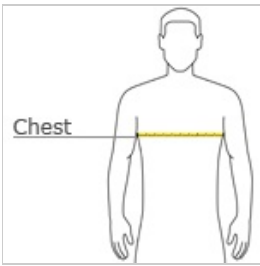

Ultra Cotton™ 100% Cotton T-Shirt 2000

- 6.1-ounce, 100% cotton (preshrunk jersey knit)
- Seamless double-needle 7/8" collar
- Double-needle sleeves and hem
- Taped neck and shoulders
- Dark Heather, Safety Pink, Safety Green, Safety Orange, Heathered Cardinal, Heathered Indigo, Heathered Navy, Heathered Sapphire 50/50 cotton/poly.
- Ash 99/1 cotton/poly.
- Sports Grey, Antique Cherry Red, Antique Irish Green, Antique Royal 90/10 cotton/poly.

HOW TO MEASURE

CHEST
With arms down at sides, measure around the upper body, under arms and over the fullest part of the chest.

SIZE CHART

	S	M	L	XL	2XL	3XL	4XL	5XL
Chest	34-36	38-40	42-44	46-48	50-52	54-56	58-60	62-64