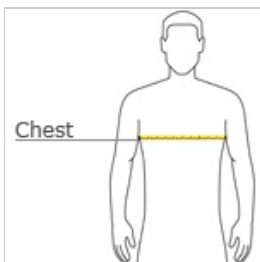

Gildan Youth Heavy Blend™ Full-Zip Hooded Sweatshirt 18600B

- 8-ounce, 50/50 cotton/poly; no-pill Air Jet Yarn
- Double-needle stitching
- Unlined hood
- No drawcord at hood
- Rib knit cuffs and waistband with spandex
- Front pouch pockets
- Sports Grey 90/10 cotton/poly

CARE INSTRUCTIONS

machine was warm, inside out, with like colors. Only non-cholorine bleach. Tumble dry medium. Do not iron. Do not dry clean.

HOW TO MEASURE

CHEST

With arms down at sides, measure around the upper body, under arms and over the fullest part of the chest.

SIZE CHART

	S	M	L	XL
Size	6/8	10/12	14/16	18/20
Chest	26-28	28-30	30-32	32-35

COLOR INFORMATION

Black
PMS BLACK U

Navy
PMS 539 U

Sport Grey
PMS HEATHERED

*Not all sizes are available in every color.