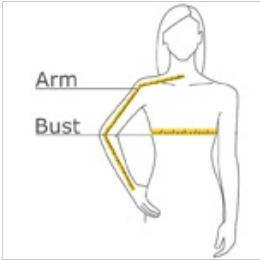

- 4.5-ounce, 55/45 cotton/poly
- Traditional, relaxed look
- Open collar
- Dyed-to-match buttons
- Adjustable cuffs
- White, Athletic Gold, Texas Orange, Red, Burgundy, Coffee Bean, Light Blue, Navy, Classic Navy, Steel Grey, Purple and Black have a Light Stone contrast neckband.
- Light Stone and Royal have a Classic Navy contrast neckband.
- Dark Green has a Navy contrast neckband.

front

back

CARE INSTRUCTIONS

Machine wash warm with like colors. Only non-chlorine bleach when needed. Tumble dry low. Warm iron if necessary.

HOW TO MEASURE

BUST

With arms down at sides, measure around the upper body, under arms and around the fullest part of the bust.

ARM

Place hand on hip. Start at the center of the back of the neck and measure across the shoulder, to the elbow, and then down to the wrist.

SIZE CHART

	XS	S	M	L	XL	XXL	3XL	4XL	5XL	6XL
Size	2	4/6	8/10	12/14	16/18	20/22	24/26	28/30	32/34	36/38
Bust	32-34	35-36	37-38	39-41	42-44	45-47	48-51	52-55	56-59	60-63
Arm	30 - 30 3/4	30 3/4 - 31 1/2	31 1/2 - 32	32 - 32 1/2	32 1/2 - 33	33 - 33 3/8	33 3/8 - 33 3/4	33 3/4 - 34 1/2	34 1/4 - 34 3/4	34 1/2 - 35