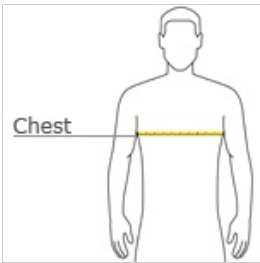

- 3.8-ounce, 100% cationic polyester interlock
- Removable tag for comfort and relabeling
- Set-in sleeves

CARE INSTRUCTIONS

Machine wash cold with like colors. Do not bleach. Do not use fabric softener. Tumble dry low, remove promptly. Cool iron if needed. Do not dry clean.

front

back

HOW TO MEASURE

CHEST
With arms down at sides, measure around the upper body, under arms and over the fullest part of the chest.

SIZE CHART

| | XS | S | M | L | XL |
|-------|-------|-------|-------|-------|-------|
| Size | 4 | 6/8 | 10/12 | 14/16 | 18/20 |
| Chest | 25-26 | 26-28 | 28-30 | 30-32 | 32-35 |