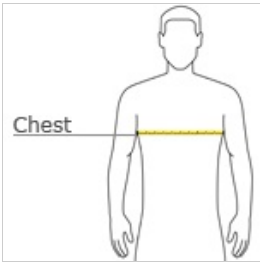

HOW TO MEASURE

CHEST

With arms down at sides, measure around the upper body, under arms and over the fullest part of the chest.

SIZE CHART

	XS	S	M	L	XL
Size	4	6/8	10/12	14/16	18/20
Chest	25-26	26-28	28-30	30-32	32-35