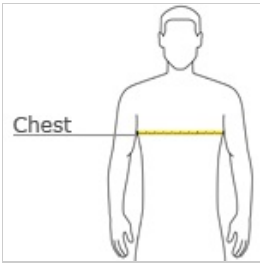

- 3.8-ounce, 100% cationic polyester
- Removable tag for comfort and relabeling
- Set-in sleeves

CARE INSTRUCTIONS

Machine wash cold with like colors, non-chlorine bleach only if needed, do not use fabric softener, tumble dry low, remove promptly, cool iron if necessary, do not dry clean.

front

back

HOW TO MEASURE

CHEST
With arms down at sides, measure around the upper body, under arms and over the fullest part of the chest.

SIZE CHART

	XS	S	M	L	XL	2XL	3XL	4XL
Chest	32-34	35-37	38-40	41-43	44-46	47-49	50-53	54-57